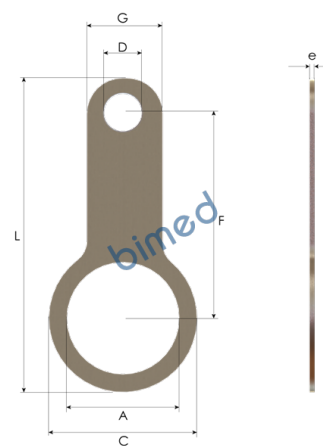

Product Info

Earth Tags

M12 /A Ø=12,20mm

BMET02

Images might not be representative of the actual colour, size or shape of the product listed

Technical Details

Material	Brass, Brass Nickel Plated, Stainless Steel	
For Thread Size	M12	
Dimensions	A Ø	12,20 mm
	e	1,5 mm
	C Ø	22,0 mm
	D Ø	6,2 mm
	L	46,00 mm
	F	29,0 mm
	G	12,0 mm
Part Number	BMET02	